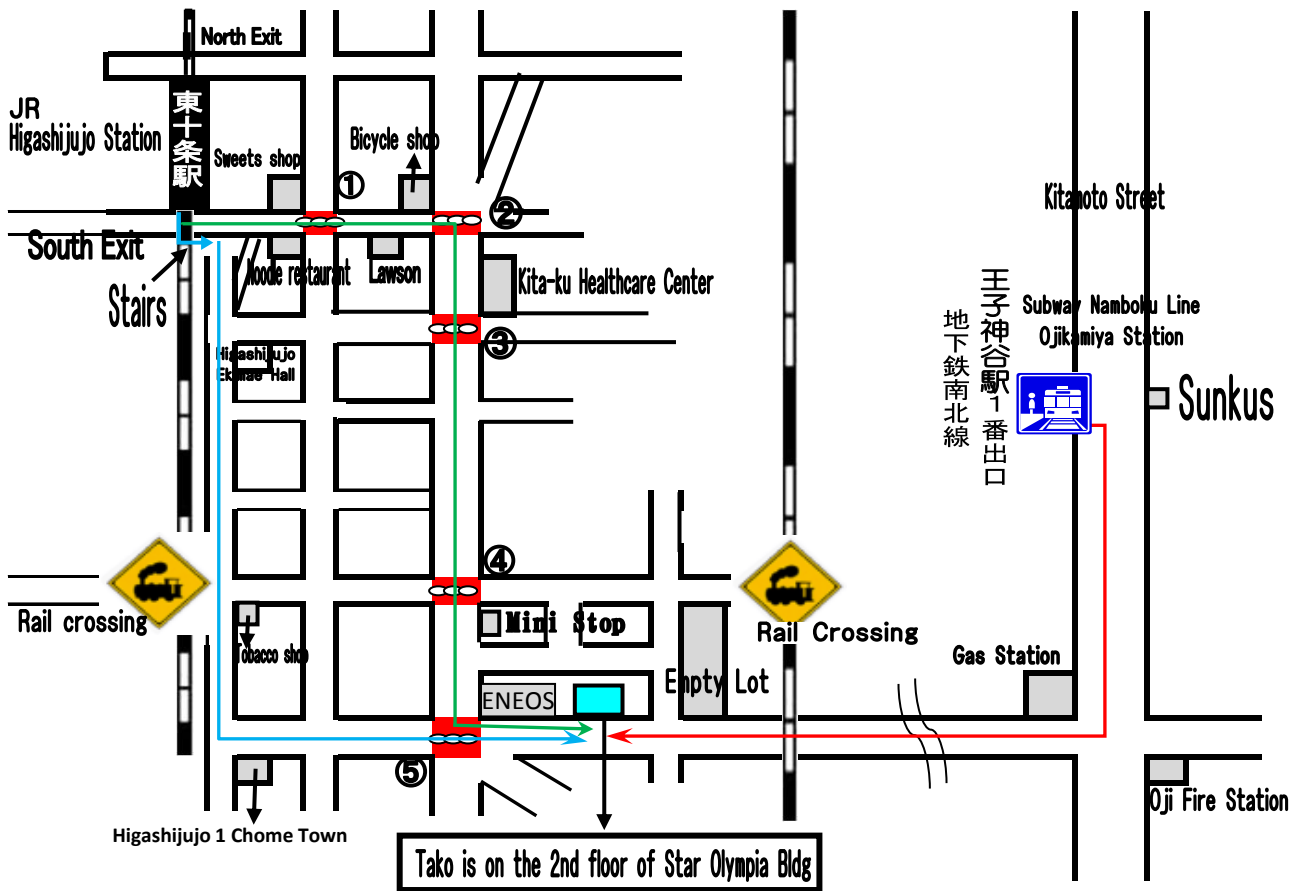

## Access to Tako Inc.

Star Olympia 2F, 1-10-13 Higashijujo Kita-ku, Tokyo TEL: 03-5959-3366

A. From JR Keihintohoku Line “Higashijujo Station” South Exit  
There are 2 ways to go. (8 minutes on foot)

1. Follow the traffic lights ①-⑤.

②: Name of intersection is 北区保健所(Kita-ku Hokenjo)

⑤: Name of intersection is 東十条1丁目(Higashijujo 1 chome)

Turn left at the ⑤ corner and pass ENEOS gas station.

Then you will find Star Olympia Building on your left.

2. You will find stairs on the other side of South Exit.

Go down the stairs and turn right.. Walk straight about

350m along the railways. Turn left at 東十条一丁目町会会館 (Higashijujo 1 chome chokaikaikan), cross the intersection ⑤ and pass ENEOS gas station. Then you will find Star Olympia Building on your left.

B. From Subway Namboku Line “Ojikamiya Station” Exit 1.(10 minutes on foot)  
Walk straight to south on Kitamoto Street and turn right at the corner of Oji Fire Station. Pass the Rail Crossing and pass the Nippon Express (JP Express), Then you will find Star Olympia Building on your right.